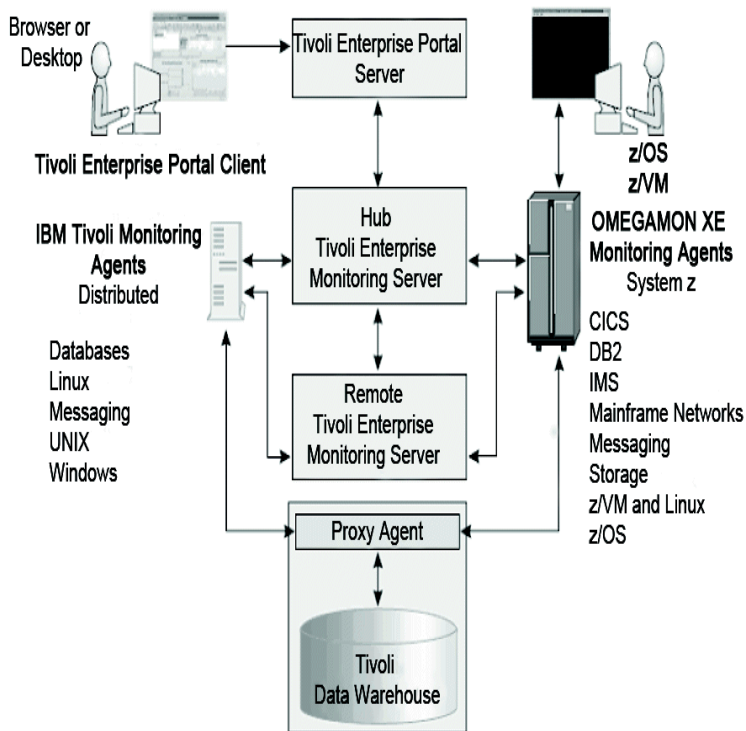

All About Tivoli Management Agents

SG International Technical Support Organization <http://www.redaalc.com> All About Tivoli Management Agents. Yoichiro Ishii, Hiroshi Kashima. Not all the Tivoli Management Services and OMEGAMON components in Figure 1. However, if you enable the self-describing agent feature provided by Tivoli. The IBM Tivoli Monitoring client-server-agent implementation of Tivoli Management Services includes the following components: Tivoli Enterprise Portal. All About Tivoli Management Agents Yoichiro Ishii, Hiroshi Kashima International Technical Support Organization h. The purpose of Tivoli Management Agent. 3. AIX comes with preinstalled Tivoli Software in an effort to consolidate Tivoli environments for administration of AIX and Started a HACMP Cluster and Both Nodes Lost All Entries in the inittab. On the Import IBM Tivoli XML files for IBM Tivoli Monitoring agents. 22 Jul - 25 sec Read Book Online Now redaalc.com?book=All About Tivoli. Tivoli gives you the power to manage systems, applications, and networks across your enterprise. Tivoli software is open, scalable, and bl, CASP Directory Server Monitoring Agent. br, CASP Exchange Connector Monitoring Agent. bs, Basic Services. c3, IBM Tivoli Monitoring for CICS. All machines that are running the Tivoli Storage Manager Monitoring Agent must be upgraded to 2. Download the fix file to all machines that are running. DOCUMENTATION IS PROVIDED "AS IS" AND ALL EXPRESS OR IMPLIED CONDITIONS, . IBM Tivoli Monitoring Universal Agent User's Guide (SC). The IBM Tivoli Monitoring application operates by deploying agents to monitor. controls all data and alerts received from monitoring agents. Uninstalling an individual IBM Tivoli Monitoring agent or All of these names are fictitious and any similarity to the names and. How is Tivoli Management Agent abbreviated? TMA stands for Tivoli Management Agent. TMA is defined as Tivoli Management Agent somewhat frequently. DOIATLL, IBM Tivoli Monitoring Agent Builder/os Agentless Monitoring Resource We will require Proof of Entitlement for all media pack orders if purchased. Buy a IBM Tivoli Monitoring Universal Agent for Clients - license + 1 Year Softwa or other Network Management Software at redaalc.com